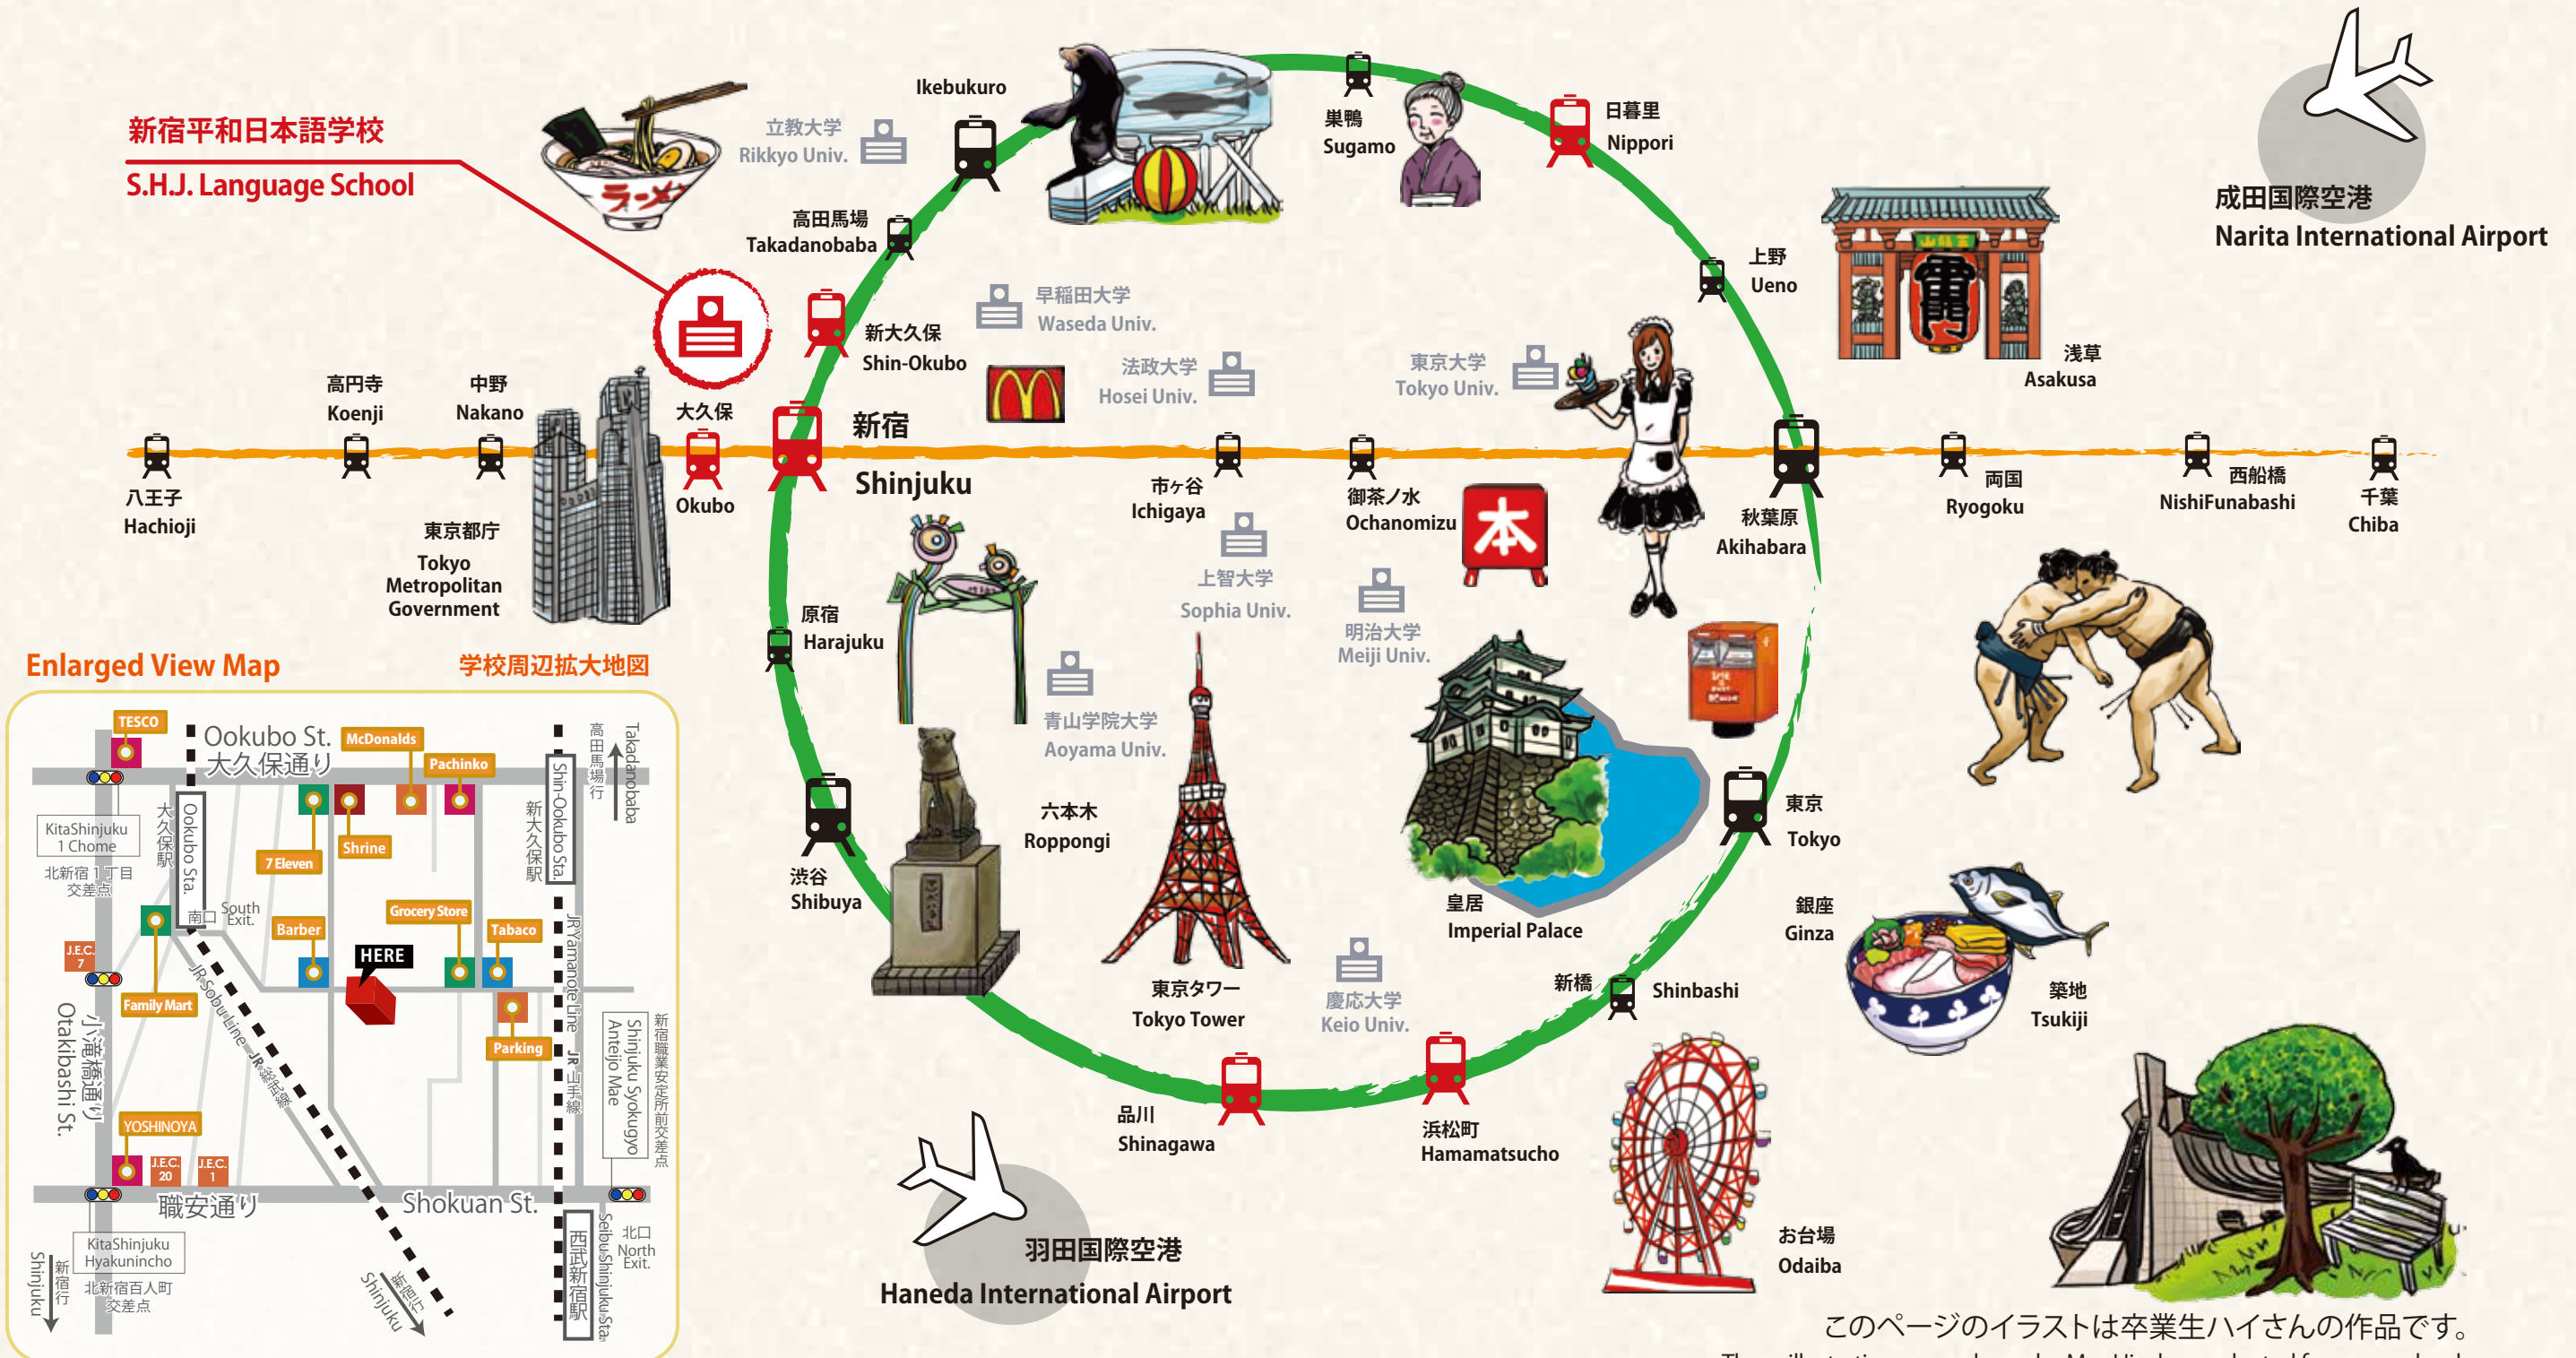

Access Map to School

アクセスマップ

railroad map, Universities and famous sightseeing spots in Tokyo

School Location

このページのイラストは卒業生ハイさんの作品です。
Those illustrations were drawn by Mrs. Hi who graduated from our school.